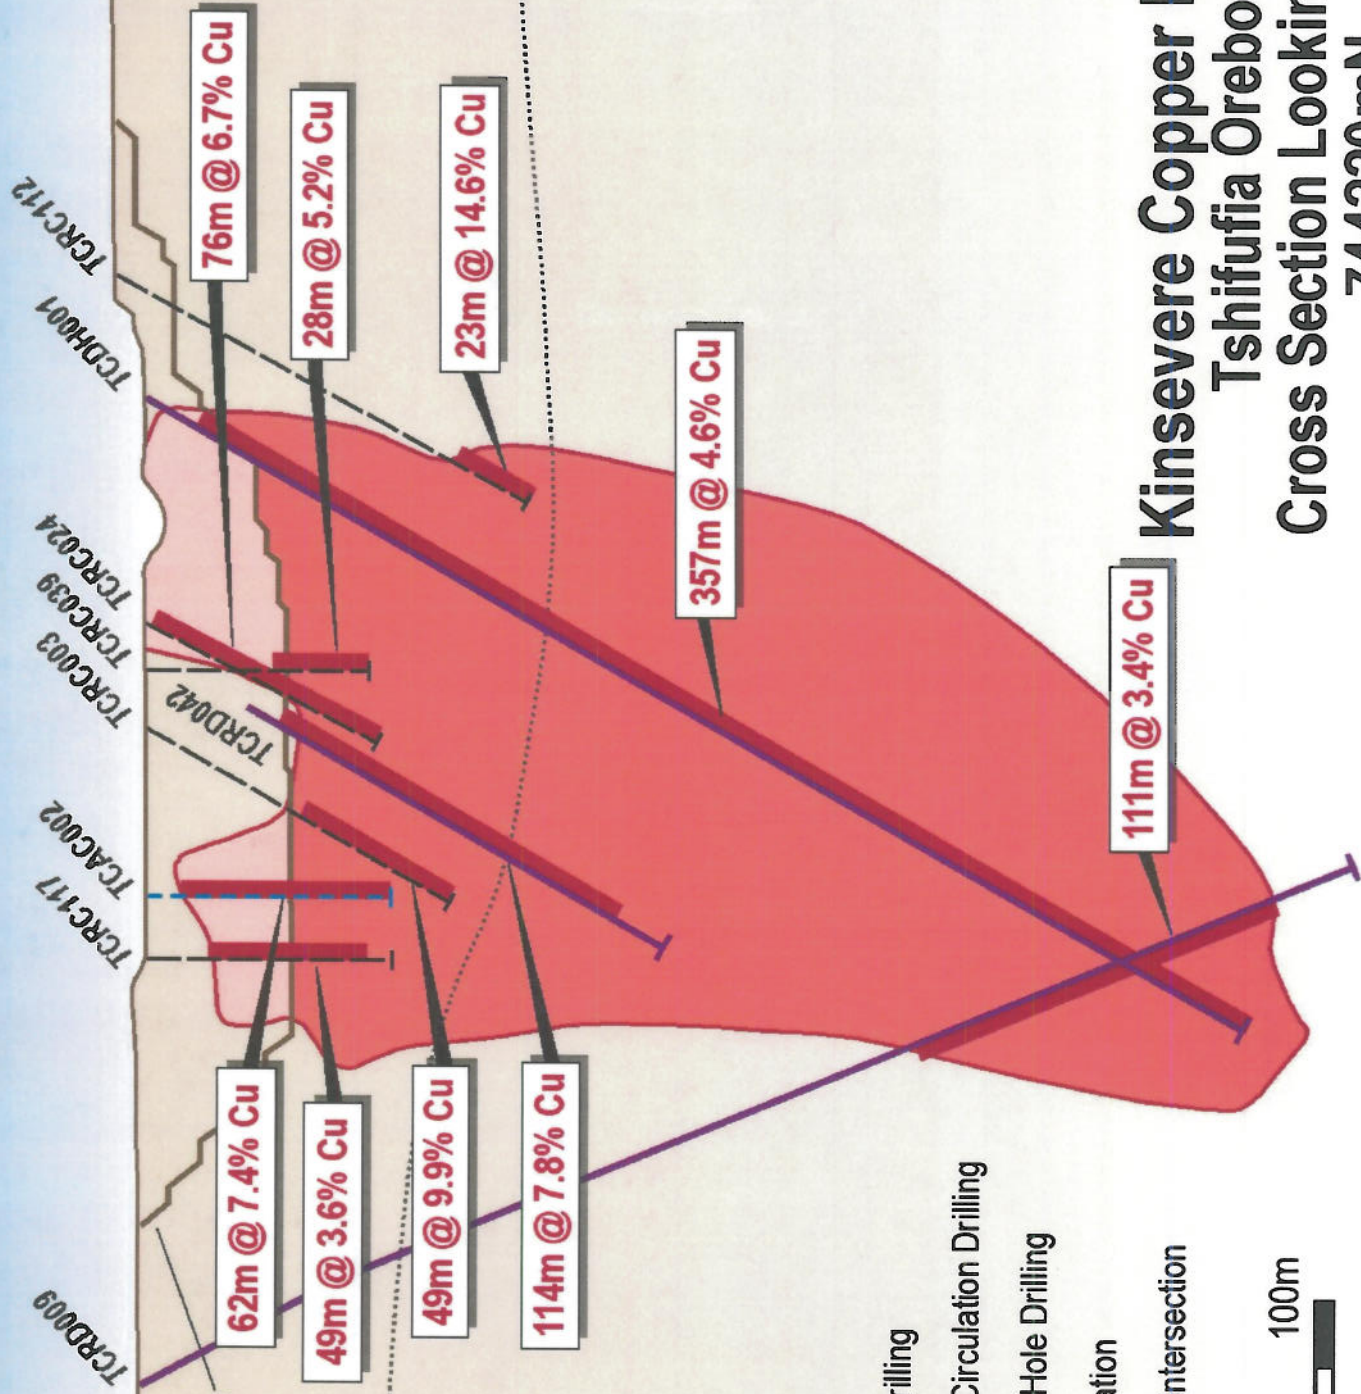

W

562200

562400

562600

E

Surface

-1200 Elev

Oxide Orebody

Sulphide Orebody

-1100 Elev

-1000 Elev

-900 Elev

Kinsevere Copper Deposit

Tshifufia Orebody

Cross Section Looking North

744220mN

-  Aircore Drilling
-  Reverse Circulation Drilling
-  Diamond Hole Drilling
-  Mineralisation
-  Drill hole intersection

0  100m

Kinsevere Copper Deposit

Tshifufia Orebody

Cross Section Looking North

744025mN